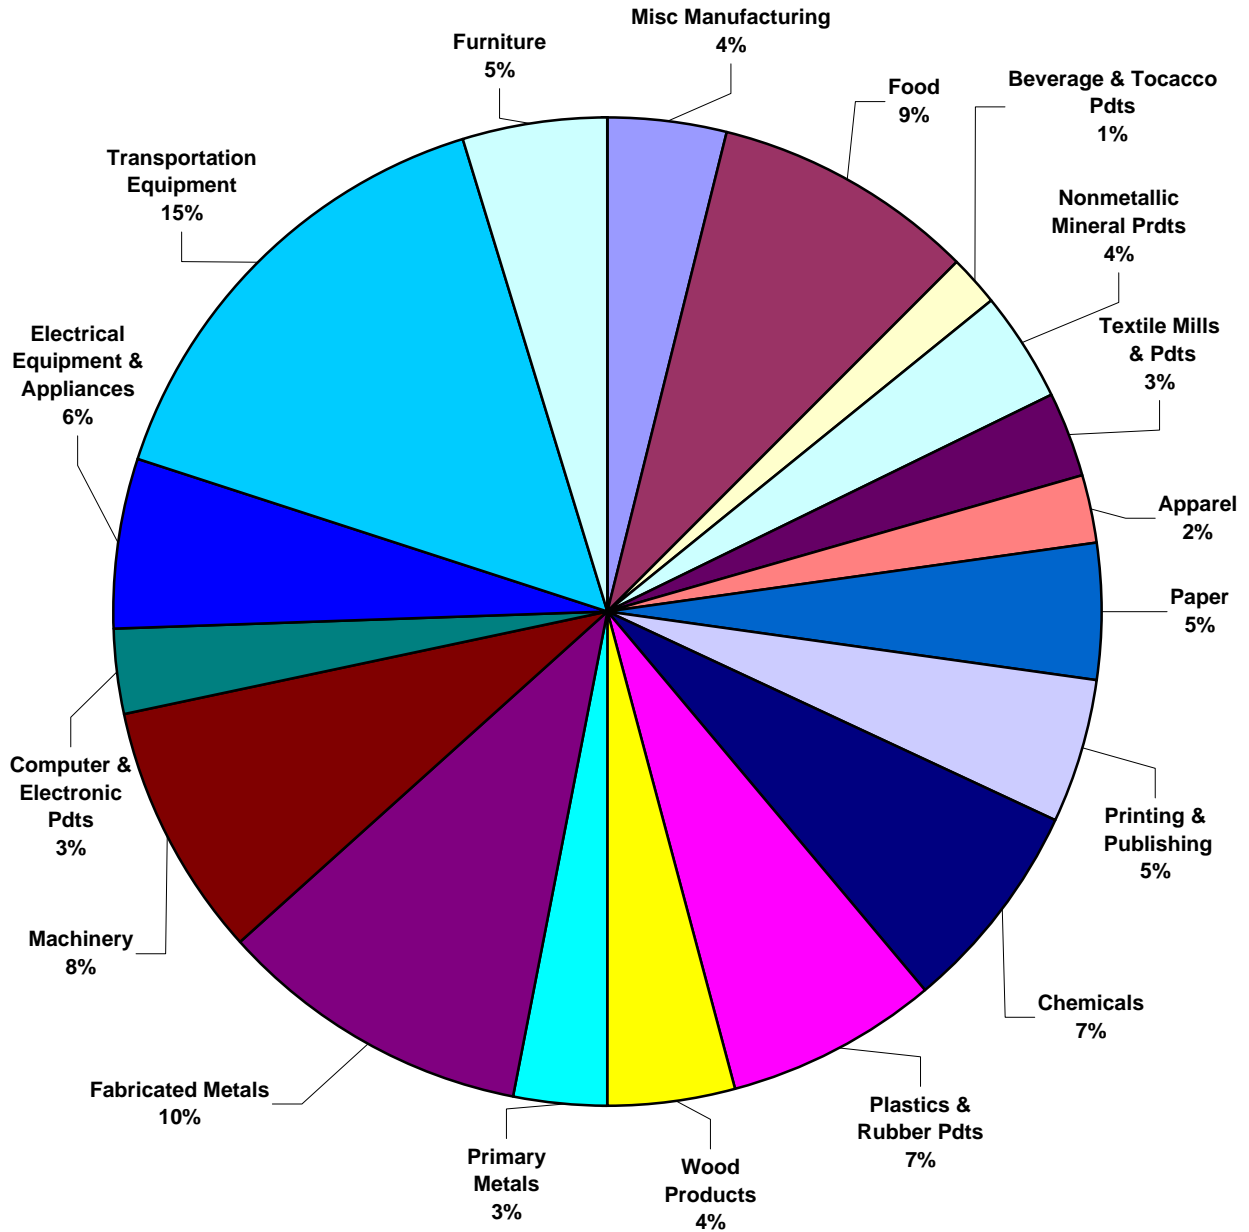

**DISTRIBUTION OF MANUFACTURING JOBS
2004 ANNUAL AVERAGES
DURABLE AND NONDURABLE GOODS**

AVERAGE ANNUAL EMPLOYMENT - 411,500